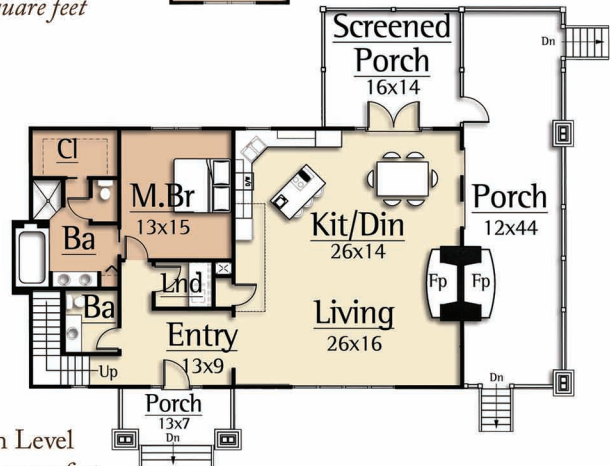

Throughout history, the Badger Pass has referred to an challenging journey. Whether by horse or by foot, the early pioneers carefully charted this course and followed it to its intended destination.

The Badger Pass by MossCreek epitomizes this spirit of personal accomplishment. It features 3 bedrooms, 2-1/2 baths, including a master on the main level. A large story and a half vaulted Great Room with exposed timber trusses and an open Kitchen / Dining Room complete a dramatic interior. Exterior timber and cedar shake detailing complete the feel of a worthwhile journey.

BADGER PASS

2,370 total square feet

Upper Level
800 square feet

Main Level
1,570 square feet

Copyright 2012 MossCreek

www.MossCreek.net • 800.737.2166