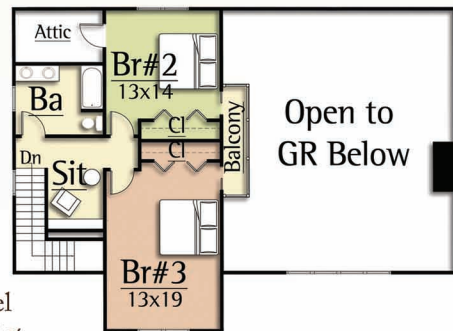

Throughout history, the Badger Pass has referred to an challenging journey. Whether by horse or by foot, the early pioneers carefully charted this course and followed it to its intended destination.

The Badger Pass by MossCreek epitomizes this spirit of personal accomplishment. It features 3 bedrooms, 2-1/2 baths, including a master on the main level. A large story and a half vaulted Great Room with exposed timber trusses and an open Kitchen / Dining Room complete a dramatic interior. Exterior timber and cedar shake detailing complete the feel of a worthwhile journey.

BADGER PASS

2,370 total square feet

Upper Level
800 square feet

Main Level
1,570 square feet

Copyright 2012 MossCreek

www.MossCreek.net • 800.737.2166